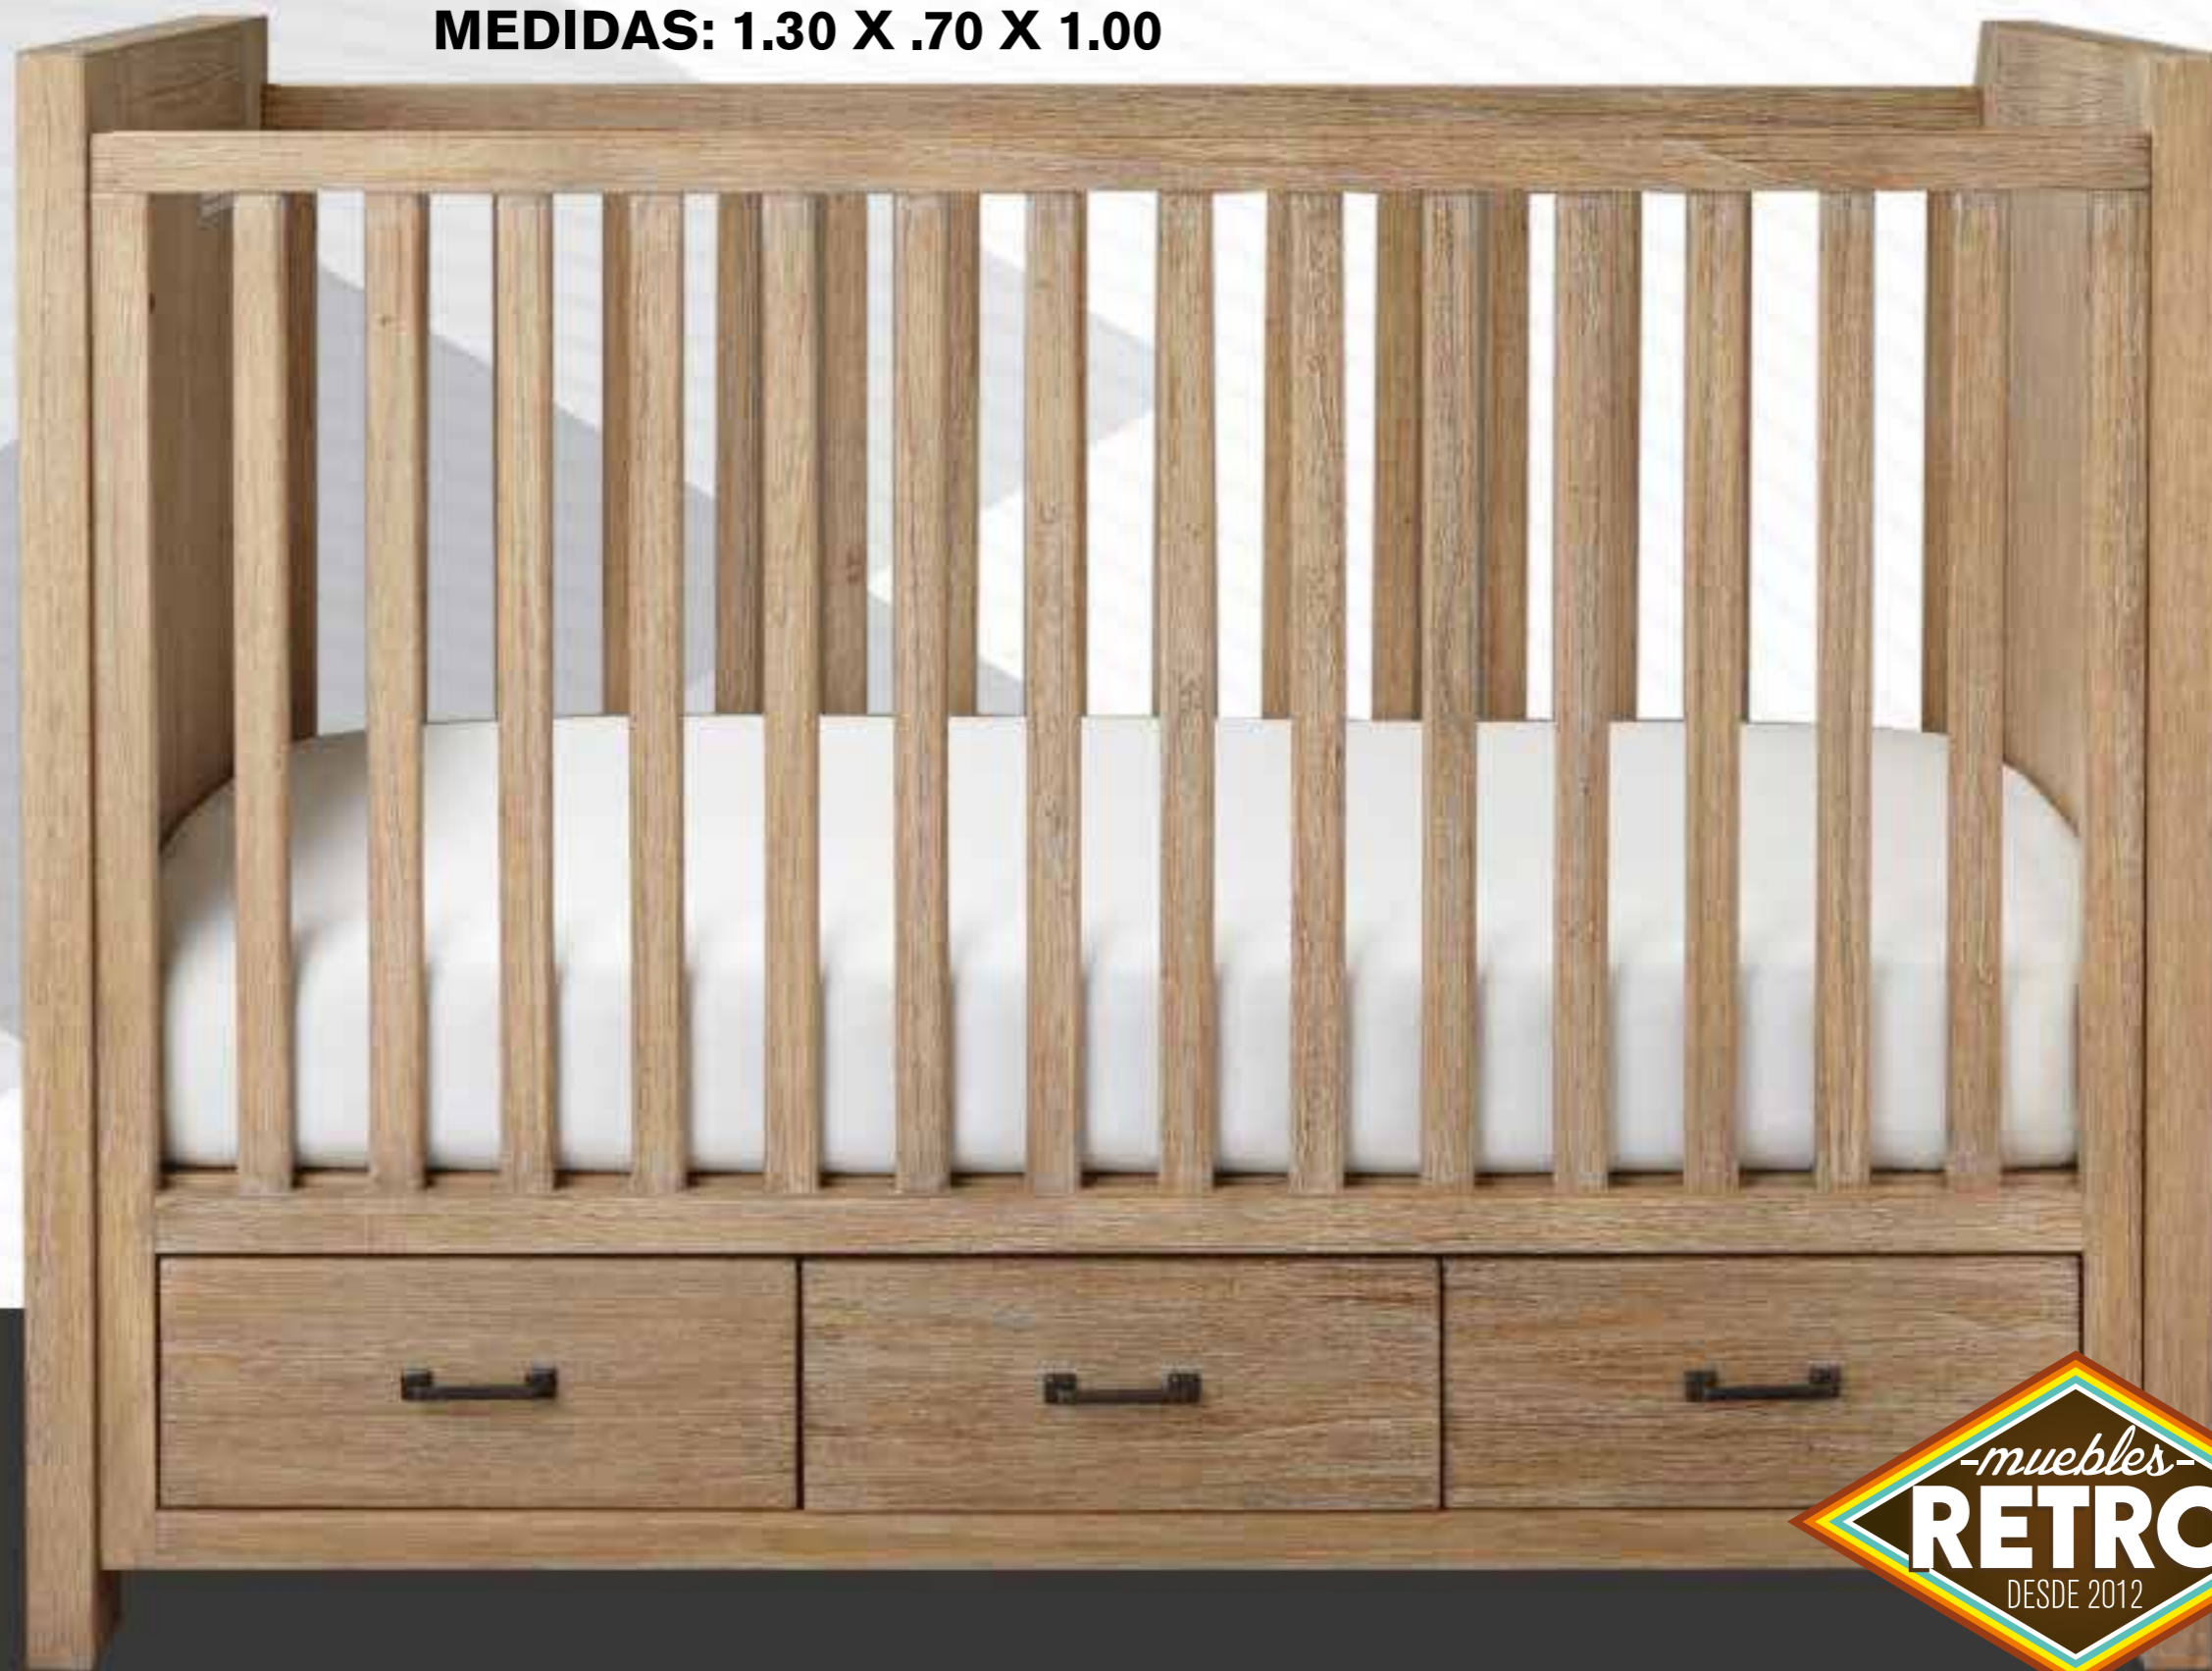

MODELO: ABBA \$6800
MEDIDAS: 2.00 X .80 X .80

A dark, moody bedroom interior. On the left, a large wooden sliding barn door is partially open. In the center, a bed with a patterned quilt and pillows is visible. To the right, a wooden nightstand holds a lamp. A framed picture hangs on the wall above the bed. A chandelier is visible in the upper center. A large, dark diamond-shaped overlay is centered over the image, containing the text "NIÑOS, BEBES Y MASCOTAS" in white, bold, sans-serif font.

**NIÑOS,
BEBES Y
MASCOTAS**

MODELO: TRINEO \$8500
MEDIDAS: 1.30 X .70 X 1.00

MODELO: IVANA \$8500
MEDIDAS: 1.60 X .50 X .90

MODELO: PIGLY \$4900
MEDIDAS: .85 X .40 X .80

MODELO: AGRA \$8900
MEDIDAS: 1.30 X .70 X .85

MODELO: ZOOM \$7600
MEDIDAS: 1.10 X .40 X .90

MODELO: KANSAS \$6800
MEDIDAS: 1.30 X .70 X .85

MODELO: ISABELLA \$8200
MEDIDAS: 1.30 X .70 X 1.00

MODELO: ANA \$7700
MEDIDAS: 1.30 X .70 X 1.00

MODELO: LILY \$7500
MEDIDAS: 1.30 X .70 X .85